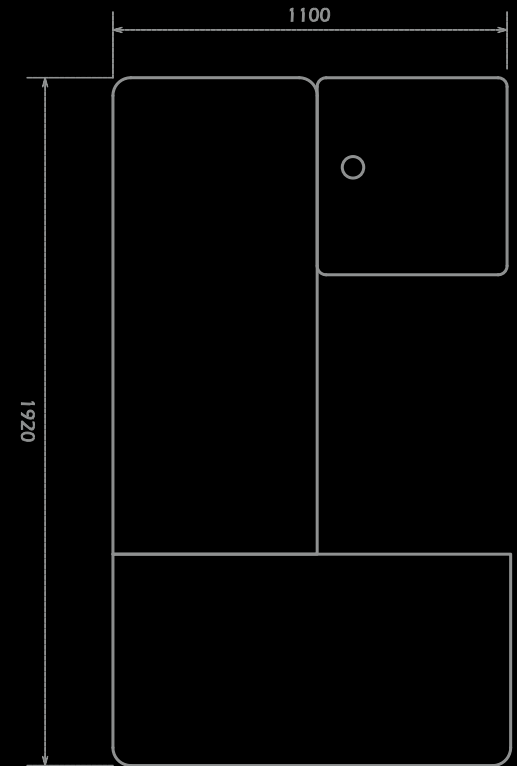

# \* INFINITY

## Dimensions

190/110/90 cm

INFINITY